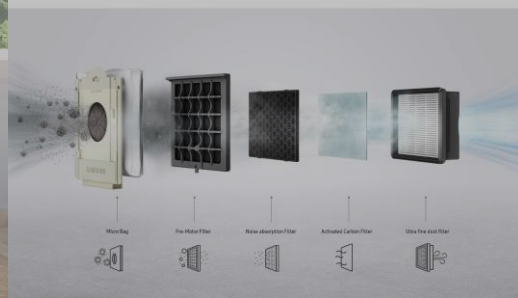

Extra filtration to release clean air

5 Layered HEPA Filtration System**