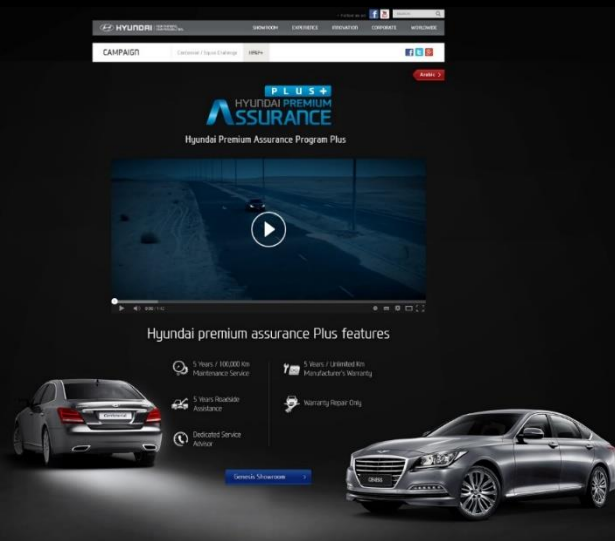

우리는 일상에서 접하게 되는 수많은 접점과 그 콘텐츠들에 대해 축적된 노하우를 가지고 있습니다

UX Consulting | UI-GUI Design | MARKETING CONTENTS