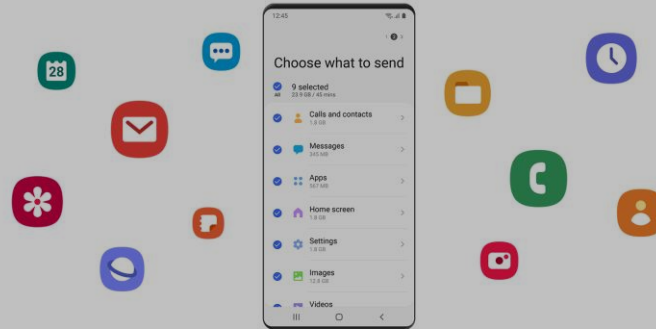

Happiness is easy transfer