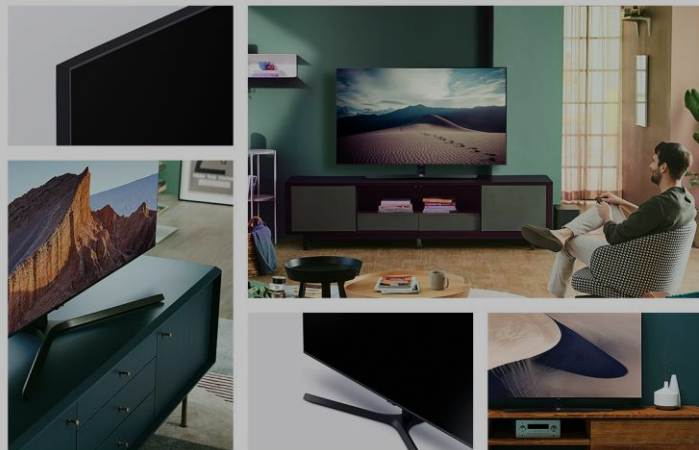

The right color tone for every scene

Dual LED

Dual LED backlighting technology adjusts the color tone to suit the mood of your content so you can watch it the way it was meant to be seen.