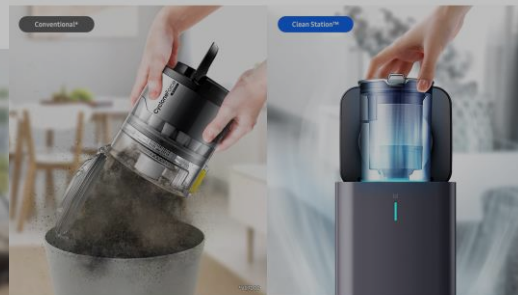

Hygienically empty out the dustbin

Anti Dust Emitting Structure - Verified by UL