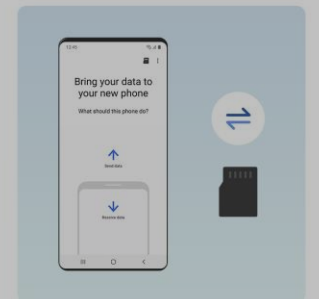

Restore from an SD card