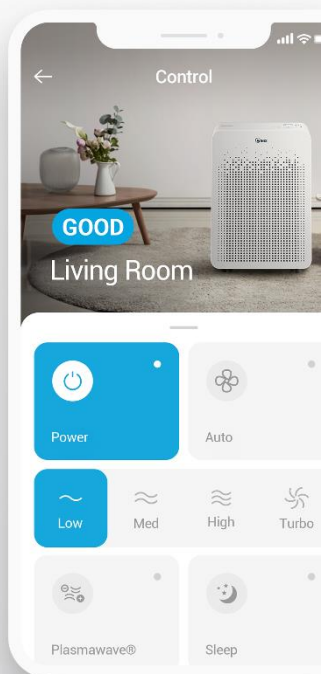

CONTROL DEVICE

Control your Winix air purifier from anywhere and set schedules