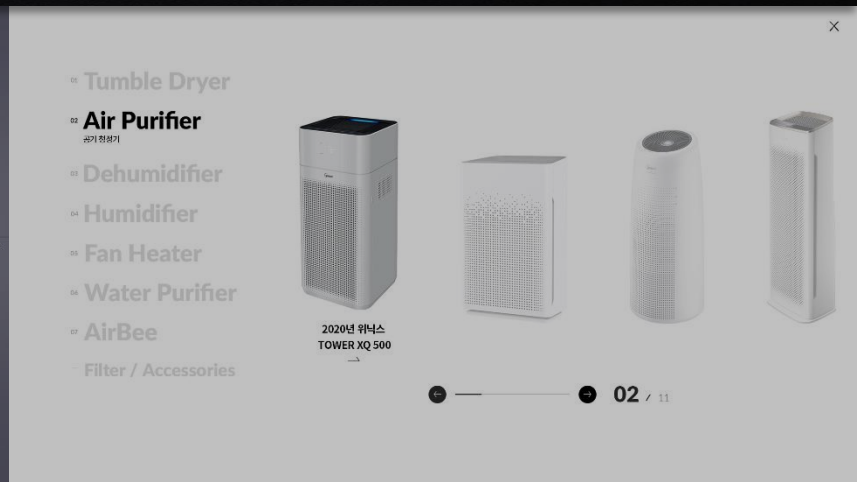

쇼핑 커머스에 브랜드를 녹인 위닉스 웹사이트 리뉴얼