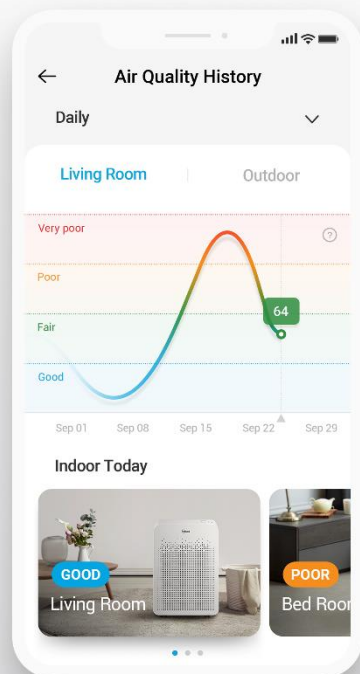

라이프스타일에 기술을 접목한 UI/UX 위닉스 APP 디자인 리뉴얼

MANAGE FILTER

View your remaining filter life and purchase new filters

AQI HISTORY

Track air quality history on a daily basis to better understand your environment

WINIX SMART
USER-ORIENTED INTERFACE
Users feel more comfortable
and are able to get things
done more friendly

IN & OUTDOOR QUALITY

Monitor air quality in real time to stay in control even if you're not at home

CONTROL DEVICE

Control your Winix air purifier from anywhere and set schedules

합리적인 쇼핑을 위한 패션 직구 플랫폼 두산매거진 플랫폼 구축