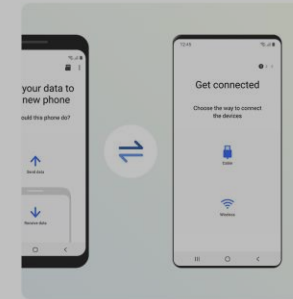

More ways to connect

Transfer wirelessly