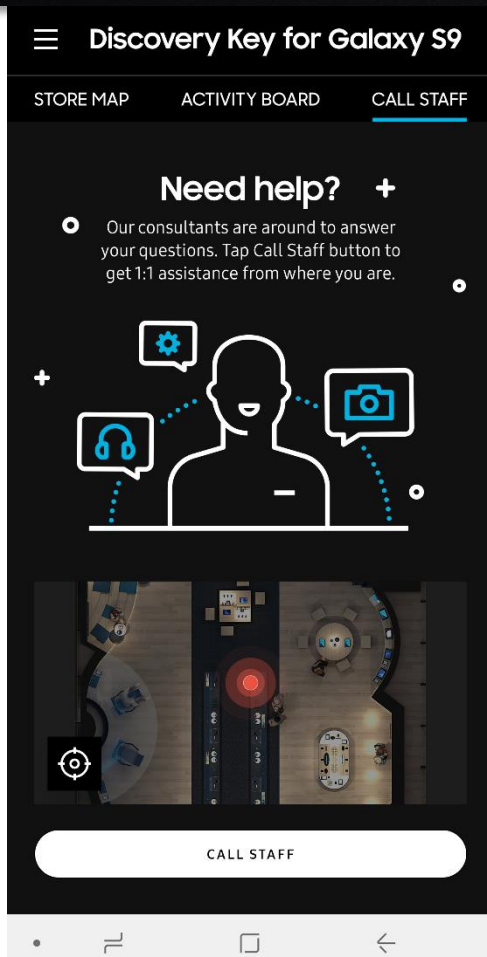

라이프스타일에 기술을 접목한 UI/UX 위닉스 APP 디자인 리뉴얼

MANAGE FILTER

View your remaining filter life and purchase new filters

AQI HISTORY

Track air quality history on a daily basis to better understand your environment

WINIX SMART
USER-ORIENTED INTERFACE
Users feel more comfortable
and are able to get things
done more friendly