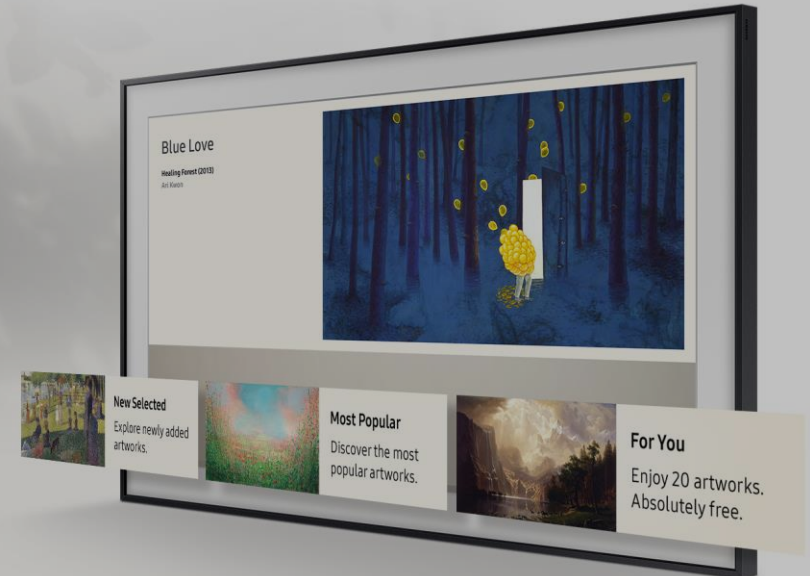

Enjoy art curated for you

Auto Curation

The Frame learns what you like and automatically recommends artworks you'd love to see on your wall.
It'll also keep you up to date with new and popular artworks.

* Actual user experience may vary.