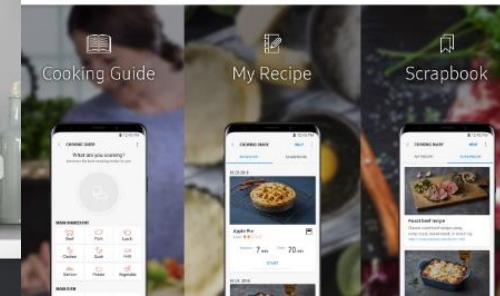

제품의 주요기능을 직관적인 모션으로 표현한 페이지 제작

삼성 글로벌 NV75N7677RS 오븐

One flexible door. Opens two ways.

Flexible Door

Enjoy complete flexibility to cook various dishes with the flexible door.
Open the top half to use the upper zone for smaller meals. Also, easily access the upper zone while cooking different foods without heat loss to the lower zone.
Or you can open the entire door when using the whole oven.

Cook more dishes much more efficiently

Dual Cook with Flexible Door

You can easily use the upper zone and bottom zone at the same time with different temperature and time settings to get optimal cooking results in both zones without losing heat or hinder cooking in the lower zone.
So you can efficiently prepare different dishes and enjoy the best taste.

Waste less heat opening half of the oven

Dual Cook with Flexible Door

Easier and intuitive cooking

Intuitive Smart Cooking contents