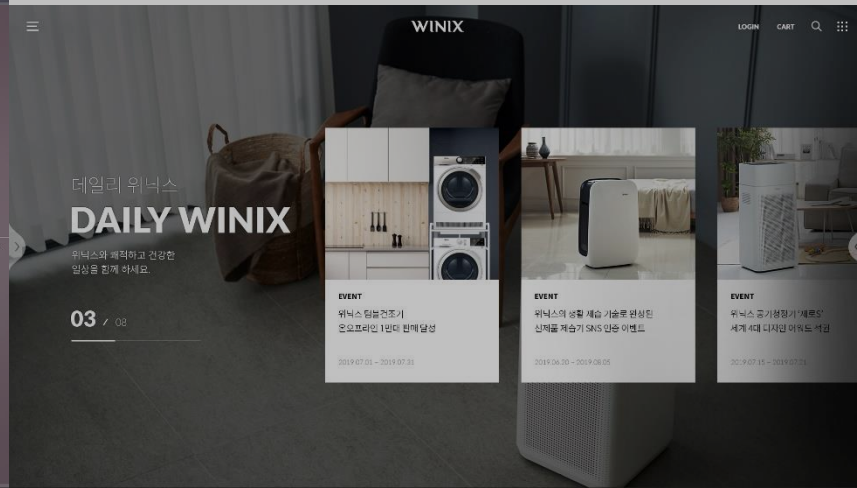

쇼핑 커머스에 브랜드를 녹인 위닉스 웹사이트 리뉴얼