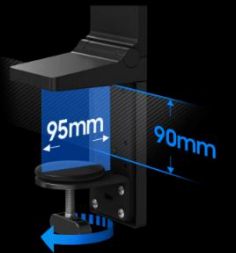

More Gaming Power