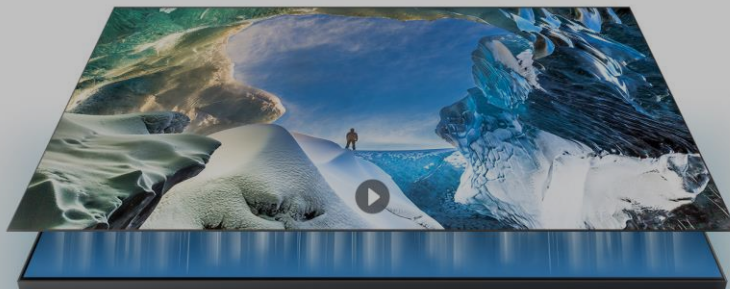

The right color tone for every scene

Dual LED

Dual LED backlighting technology adjusts the color tone to suit the mood of your content so you can watch it the way it was meant to be seen.