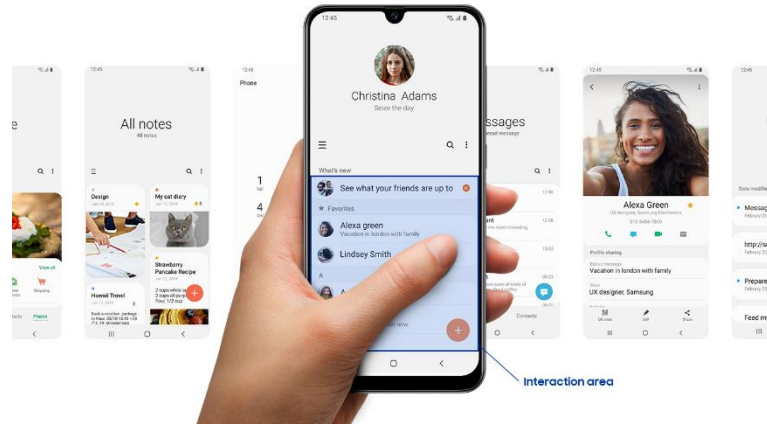

Galaxy A30s